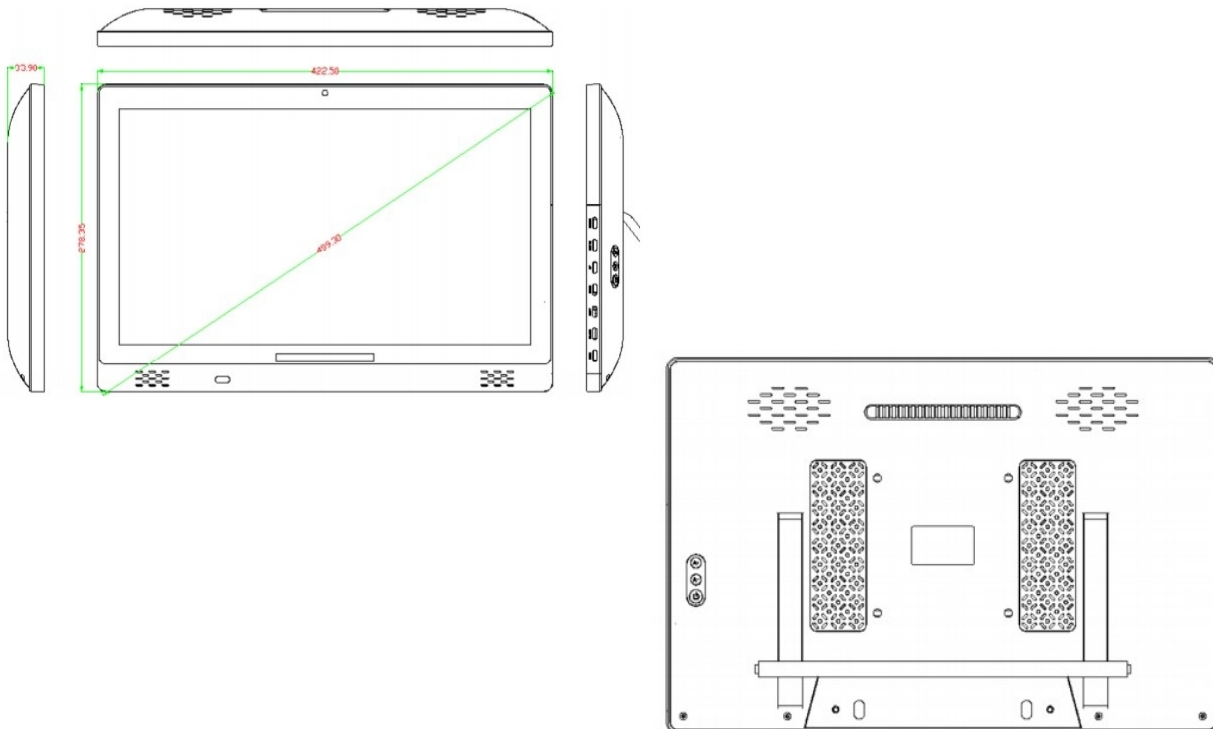

Model: Kiosk serials

- > Retail Audio Player
- > Industrial Monitor
- > Commercial Tablet
- > Classic Video Screen
- > Multi-Screen System
- > Retail Lighting

Industrial Automation Kiosk

Quad-Core Processor With Full HD 1920x1080 pixels 7-55" LCD panel

Drawings
Droid1560

Droid1730