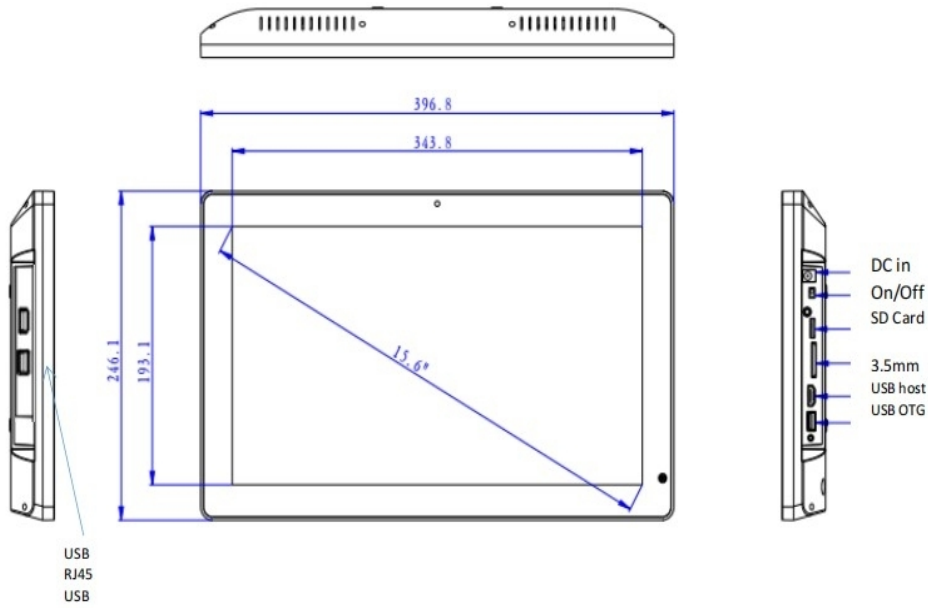

Model: Kiosk serials

- > Retail Audio Player
- > Industrial Monitor
- > Commercial Tablet
- > Classic Video Screen
- > Multi-Screen System
- > Retail Lighting

Industrial Automation Kiosk

Quad-Core Processor With Full HD 1920x1080 pixels 7-55" LCD panel

Drawings
Droid1560